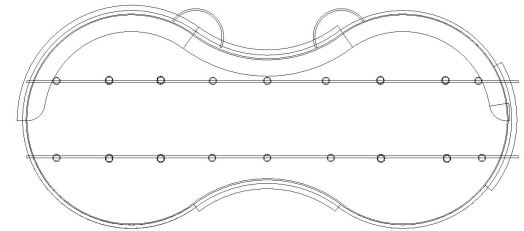

Ray Touch Tank

Ray Touch Tank [Result]

Tank Dim. - 28' 6" L x 12' 8" W x 2' 7" H

Ray Touch Tank Lighting Layout, Top View

Total Fixture-

Ray Touch Tank Light Angle, Side View

Total Fixture-  W500S (18x)

Ray Touch Tank

Part No.	Description	QTY
KSW500S-TB-WH-TEX-PSX-US	W500S TB, 175W, 15D, White, 2 Circuit, DMX Control	18
233-101	4ft, 120V, 2 Circuit w/ DataBus, White	2
233-201	8ft, 120V, 2 Circuit w/ DataBus, White	6
553-2-1201-6	Live End, 2 Circuit w/ DataBus, Right, White	2
553-2-1202-6	Live End, 2 Circuit w/ DataBus, Left, White	2
553-2-1208-6	Straight coupler w/ DataBus & Power Feed, White	6

Coastal Touch Tank

Coastal Touch Tank [Result]

Tank 1 Dim. - \emptyset 5' x 3' H
Tank 2 Dim. - 5' L x 3' W x 1' 6" H (x3)

Coastal Touch Tank Lighting Layout, Top View

Total Fixture-

Coastal Touch Tank Light Angle, Side View

Total Fixture-  W500S (12x)

Coastal Touch Tank

Part No.	Description	QTY
KSW500S-TB-WH-TEX-PSX-US	W500S TB, 175W, 15D, White, 2 Circuit, DMX Control	12
233-201	8ft, 120V, 2 Circuit w/ DataBus, White	3
553-2-1201-6	Live End, 2 Circuit w/ DataBus, Right, White	1
553-2-1202-6	Live End, 2 Circuit w/ DataBus, Left, White	1
553-2-1208-6	Straight coupler w/ DataBus & Power Feed, White	1
553-2-1209-6	L-Coupler w/ DataBus outside, White	1