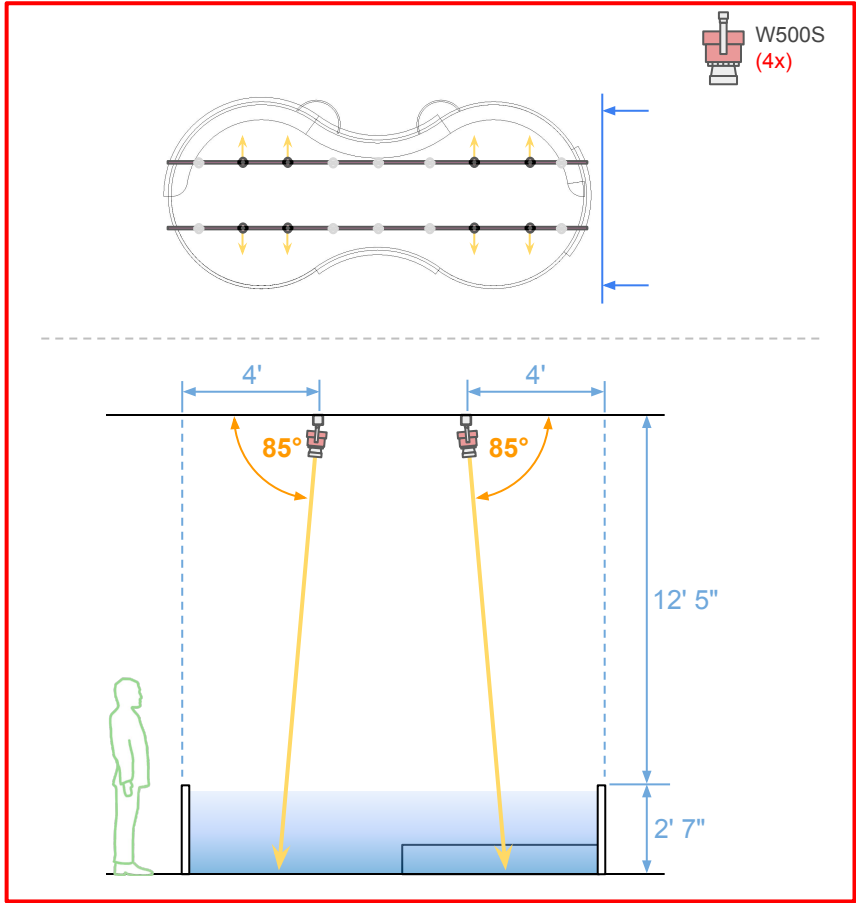

Ray Touch Tank

Ray Touch Tank [Result]

Tank Dim. - 28' 6" L x 12' 8" W x 2' 7" H

Ray Touch Tank Lighting Layout, Top View

Total Fixture-

Ray Touch Tank Light Angle, Side View

Total Fixture-  W500S (18x)

Ray Touch Tank

Part No.	Description	QTY
KSW500S-TB-WH-TEX-PSX-US	W500S TB, 175W, 15D, White, 2 Circuit, DMX Control	18
233-101	4ft, 120V, 2 Circuit w/ DataBus, White	2
233-201	8ft, 120V, 2 Circuit w/ DataBus, White	6
553-2-1201-6	Live End, 2 Circuit w/ DataBus, Right, White	2
553-2-1202-6	Live End, 2 Circuit w/ DataBus, Left, White	2
553-2-1208-6	Straight coupler w/ DataBus & Power Feed, White	6

Coastal Touch Tank

Coastal Touch Tank [Result]

Tank 1 Dim. - \emptyset 5' x 3' H
Tank 2 Dim. - 5' L x 3' W x 1' 6" H (x3)

Coastal Touch Tank Lighting Layout, Top View

Total Fixture-

Coastal Touch Tank Light Angle, Side View

Total Fixture-  W500S (12x)

Coastal Touch Tank

Part No.	Description	QTY
KSW500S-TB-WH-TEX-PSX-US	W500S TB, 175W, 15D, White, 2 Circuit, DMX Control	12
233-201	8ft, 120V, 2 Circuit w/ DataBus, White	3
553-2-1201-6	Live End, 2 Circuit w/ DataBus, Right, White	1
553-2-1202-6	Live End, 2 Circuit w/ DataBus, Left, White	1
553-2-1208-6	Straight coupler w/ DataBus & Power Feed, White	1
553-2-1209-6	L-Coupler w/ DataBus outside, White	1