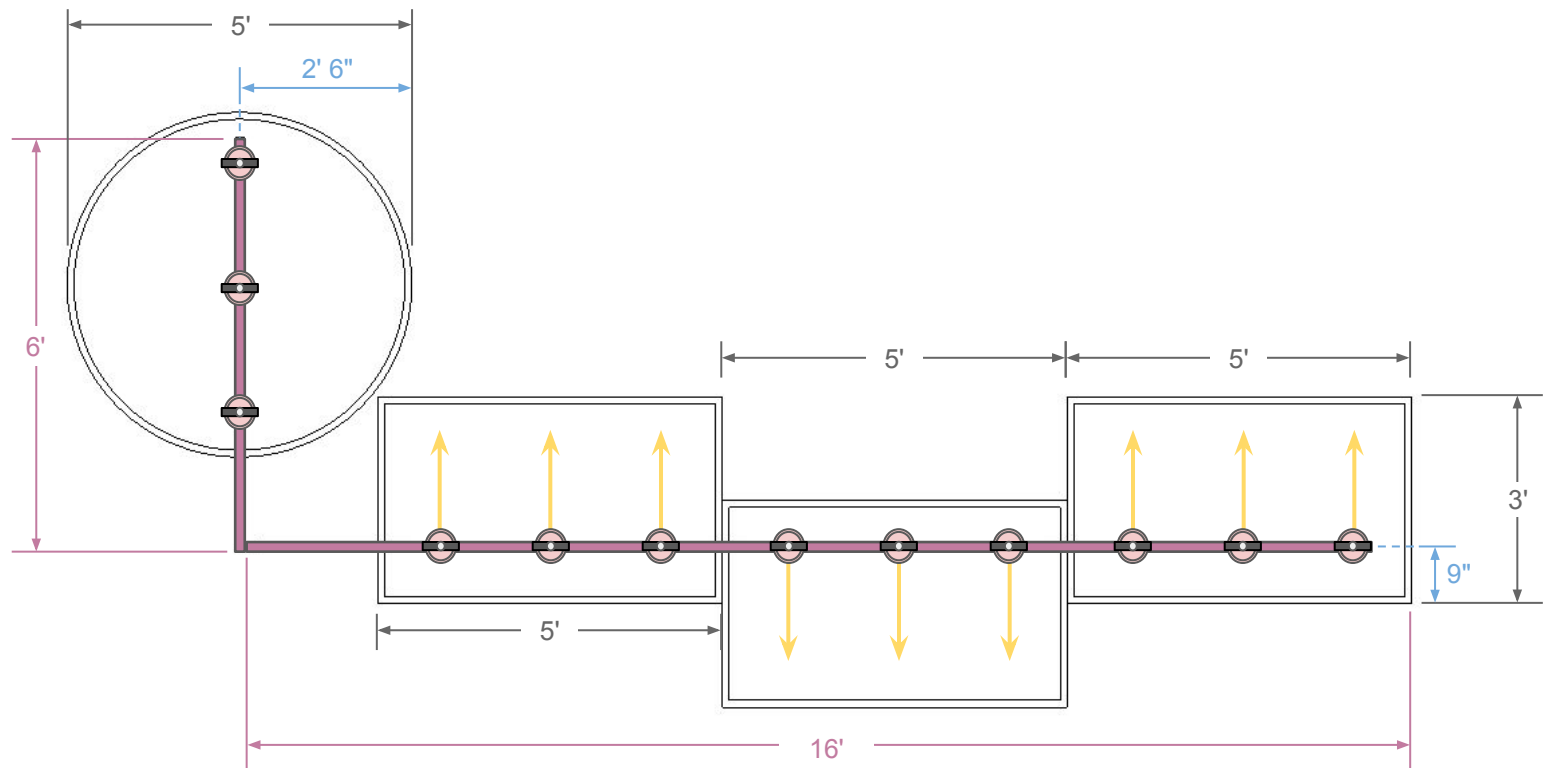

Ray Touch Tank

Ray Touch Tank [Result]

Tank Dim. - 28' 6" L x 12' 8" W x 2' 7" H

Ray Touch Tank Lighting Layout, Top View

Total Fixture-

Ray Touch Tank Light Angle, Side View

Total Fixture-  W500S (18x)

Ray Touch Tank

Part No.	Description	QTY
KSW500S-TB-WH-TEX-PSX-US	W500S TB, 175W, 15D, White, 2 Circuit, DMX Control	18
233-101	4ft, 120V, 2 Circuit w/ DataBus, White	2
233-201	8ft, 120V, 2 Circuit w/ DataBus, White	6
553-2-1201-6	Live End, 2 Circuit w/ DataBus, Right, White	2
553-2-1202-6	Live End, 2 Circuit w/ DataBus, Left, White	2
553-2-1208-6	Straight coupler w/ DataBus & Power Feed, White	6

Coastal Touch Tank

Coastal Touch Tank [Result]

Tank 1 Dim. - \emptyset 5' x 3' H
Tank 2 Dim. - 5' L x 3' W x 1' 6" H (x3)

Coastal Touch Tank Lighting Layout, Top View

Total Fixture-

Coastal Touch Tank Light Angle, Side View

Total Fixture-  W500S (12x)

Coastal Touch Tank

Part No.	Description	QTY
KSW500S-TB-WH-TEX-PSX-US	W500S TB, 175W, 15D, White, 2 Circuit, DMX Control	12
233-201	8ft, 120V, 2 Circuit w/ DataBus, White	3
553-2-1201-6	Live End, 2 Circuit w/ DataBus, Right, White	1
553-2-1202-6	Live End, 2 Circuit w/ DataBus, Left, White	1
553-2-1208-6	Straight coupler w/ DataBus & Power Feed, White	1
553-2-1209-6	L-Coupler w/ DataBus outside, White	1