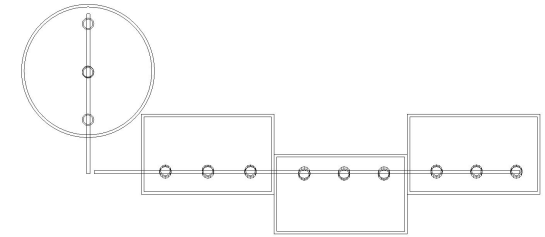

Ray Touch Tank

Ray Touch Tank [Result]

Tank Dim. - 28' 6" L x 12' 8" W x 2' 7" H

Ray Touch Tank Lighting Layout, Top View

Total Fixture-

Ray Touch Tank Light Angle, Side View

Total Fixture-  W500S (18x)

Ray Touch Tank

Part No.	Description	QTY
KSW500S-TB-WH-TEX-PSX-US	W500S TB, 175W, 15D, White, 2 Circuit, DMX Control	18
233-101	4ft, 120V, 2 Circuit w/ DataBus, White	2
233-201	8ft, 120V, 2 Circuit w/ DataBus, White	6
553-2-1201-6	Live End, 2 Circuit w/ DataBus, Right, White	2
553-2-1202-6	Live End, 2 Circuit w/ DataBus, Left, White	2
553-2-1208-6	Straight coupler w/ DataBus & Power Feed, White	6

Coastal Touch Tank

Coastal Touch Tank [Result]

Tank 1 Dim. - \emptyset 5' x 3' H
Tank 2 Dim. - 5' L x 3' W x 1' 6" H (x3)

Coastal Touch Tank Lighting Layout, Top View

Total Fixture-

Coastal Touch Tank Light Angle, Side View

Total Fixture-  W500S (12x)

Coastal Touch Tank

Part No.	Description	QTY
KSW500S-TB-WH-TEX-PSX-US	W500S TB, 175W, 15D, White, 2 Circuit, DMX Control	12
233-201	8ft, 120V, 2 Circuit w/ DataBus, White	3
553-2-1201-6	Live End, 2 Circuit w/ DataBus, Right, White	1
553-2-1202-6	Live End, 2 Circuit w/ DataBus, Left, White	1
553-2-1208-6	Straight coupler w/ DataBus & Power Feed, White	1
553-2-1209-6	L-Coupler w/ DataBus outside, White	1