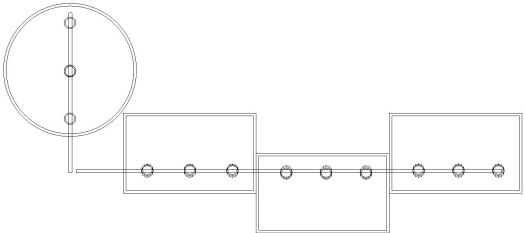

Ray Touch Tank

Ray Touch Tank [Result]

Tank Dim. - 28' 6" L x 12' 8" W x 2' 7" H

Ray Touch Tank Lighting Layout, Top View

Total Fixture-

Ray Touch Tank Light Angle, Side View

Total Fixture-  W500S (18x)

Ray Touch Tank

Part No.	Description	QTY
KSW500S-TB-WH-TEX-PSX-US	W500S TB, 175W, 15D, White, 2 Circuit, DMX Control	18
233-101	4ft, 120V, 2 Circuit w/ DataBus, White	2
233-201	8ft, 120V, 2 Circuit w/ DataBus, White	6
553-2-1201-6	Live End, 2 Circuit w/ DataBus, Right, White	2
553-2-1202-6	Live End, 2 Circuit w/ DataBus, Left, White	2
553-2-1208-6	Straight coupler w/ DataBus & Power Feed, White	6

Coastal Touch Tank

Coastal Touch Tank [Result]

Tank 1 Dim. - \emptyset 5' x 3' H
Tank 2 Dim. - 5' L x 3' W x 1' 6" H (x3)

Coastal Touch Tank Lighting Layout, Top View

Total Fixture-

Coastal Touch Tank Light Angle, Side View

Total Fixture-  W500S (12x)

Coastal Touch Tank

Part No.	Description	QTY
KSW500S-TB-WH-TEX-PSX-US	W500S TB, 175W, 15D, White, 2 Circuit, DMX Control	12
233-201	8ft, 120V, 2 Circuit w/ DataBus, White	3
553-2-1201-6	Live End, 2 Circuit w/ DataBus, Right, White	1
553-2-1202-6	Live End, 2 Circuit w/ DataBus, Left, White	1
553-2-1208-6	Straight coupler w/ DataBus & Power Feed, White	1
553-2-1209-6	L-Coupler w/ DataBus outside, White	1