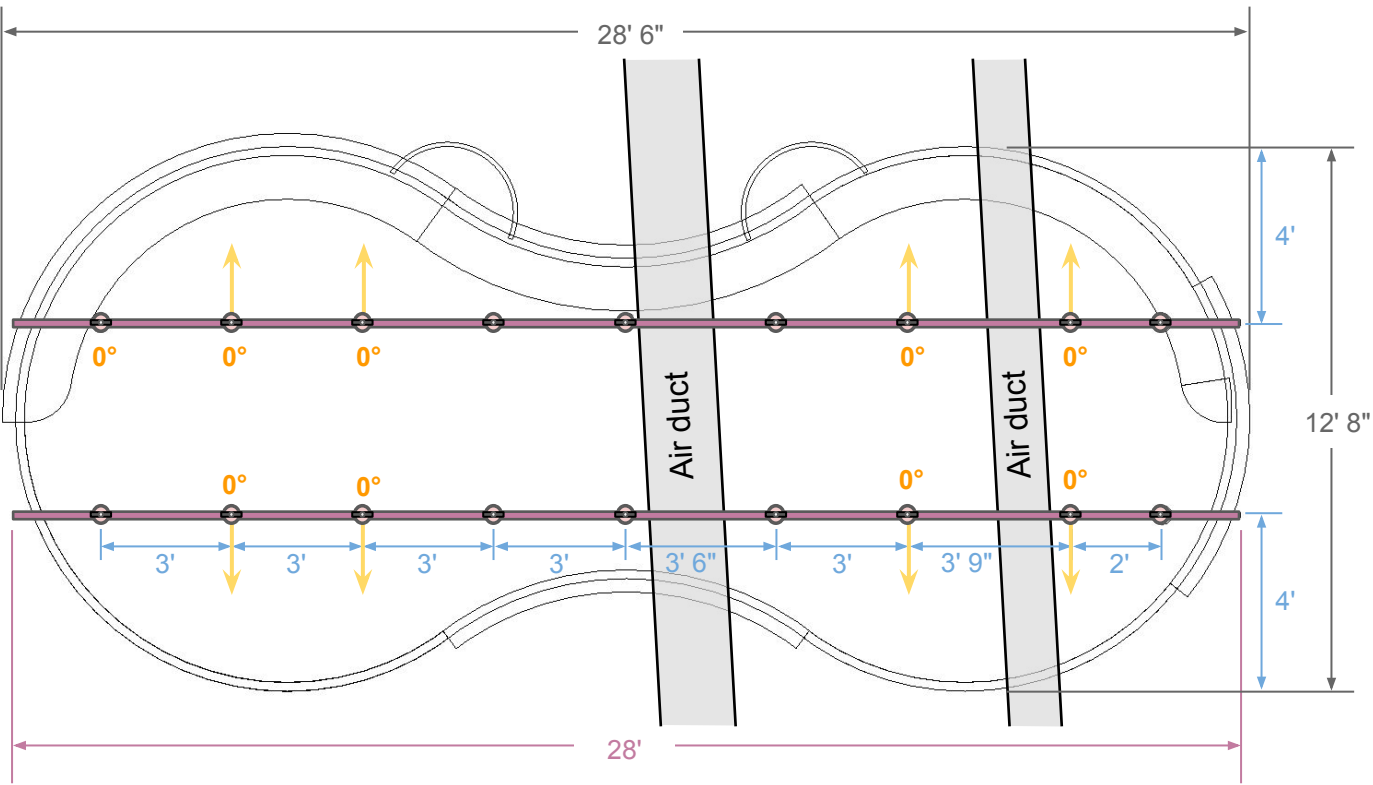

Ray Touch Tank

Ray Touch Tank [Result]

Tank Dim. - 28' 6" L x 12' 8" W x 2' 7" H

Ray Touch Tank Lighting Layout, Top View

Total Fixture-

Ray Touch Tank Light Angle, Side View

Total Fixture-  W500S (18x)

Ray Touch Tank

Part No.	Description	QTY
KSW500S-TB-WH-TEX-PSX-US	W500S TB, 175W, 15D, White, 2 Circuit, DMX Control	18
233-101	4ft, 120V, 2 Circuit w/ DataBus, White	2
233-201	8ft, 120V, 2 Circuit w/ DataBus, White	6
553-2-1201-6	Live End, 2 Circuit w/ DataBus, Right, White	2
553-2-1202-6	Live End, 2 Circuit w/ DataBus, Left, White	2
553-2-1208-6	Straight coupler w/ DataBus & Power Feed, White	6

Coastal Touch Tank

Coastal Touch Tank [Result]

Tank 1 Dim. - \emptyset 5' x 3' H
Tank 2 Dim. - 5' L x 3' W x 1' 6" H (x3)

Coastal Touch Tank Lighting Layout, Top View

Total Fixture-

Coastal Touch Tank Light Angle, Side View

Total Fixture-  W500S (12x)

Coastal Touch Tank

Part No.	Description	QTY
KSW500S-TB-WH-TEX-PSX-US	W500S TB, 175W, 15D, White, 2 Circuit, DMX Control	12
233-201	8ft, 120V, 2 Circuit w/ DataBus, White	3
553-2-1201-6	Live End, 2 Circuit w/ DataBus, Right, White	1
553-2-1202-6	Live End, 2 Circuit w/ DataBus, Left, White	1
553-2-1208-6	Straight coupler w/ DataBus & Power Feed, White	1
553-2-1209-6	L-Coupler w/ DataBus outside, White	1