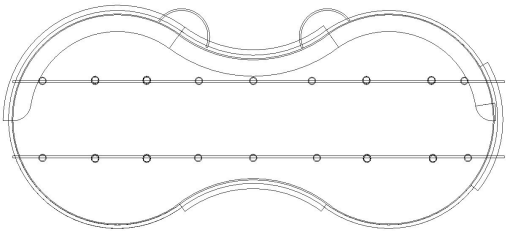

Ray Touch Tank

Ray Touch Tank [Result]

Tank Dim. - 28' 6" L x 12' 8" W x 2' 7" H

Ray Touch Tank Lighting Layout, Top View

Total Fixture-

Ray Touch Tank Light Angle, Side View

Total Fixture-  W500S (18x)

Ray Touch Tank

Part No.	Description	QTY
KSW500S-TB-WH-TEX-PSX-US	W500S TB, 175W, 15D, White, 2 Circuit, DMX Control	18
233-101	4ft, 120V, 2 Circuit w/ DataBus, White	2
233-201	8ft, 120V, 2 Circuit w/ DataBus, White	6
553-2-1201-6	Live End, 2 Circuit w/ DataBus, Right, White	2
553-2-1202-6	Live End, 2 Circuit w/ DataBus, Left, White	2
553-2-1208-6	Straight coupler w/ DataBus & Power Feed, White	6

Coastal Touch Tank

Coastal Touch Tank [Result]

Tank 1 Dim. - \emptyset 5' x 3' H
Tank 2 Dim. - 5' L x 3' W x 1' 6" H (x3)

Coastal Touch Tank Lighting Layout, Top View

Total Fixture-

Coastal Touch Tank Light Angle, Side View

Total Fixture-  W500S (12x)

Coastal Touch Tank

Part No.	Description	QTY
KSW500S-TB-WH-TEX-PSX-US	W500S TB, 175W, 15D, White, 2 Circuit, DMX Control	12
233-201	8ft, 120V, 2 Circuit w/ DataBus, White	3
553-2-1201-6	Live End, 2 Circuit w/ DataBus, Right, White	1
553-2-1202-6	Live End, 2 Circuit w/ DataBus, Left, White	1
553-2-1208-6	Straight coupler w/ DataBus & Power Feed, White	1
553-2-1209-6	L-Coupler w/ DataBus outside, White	1