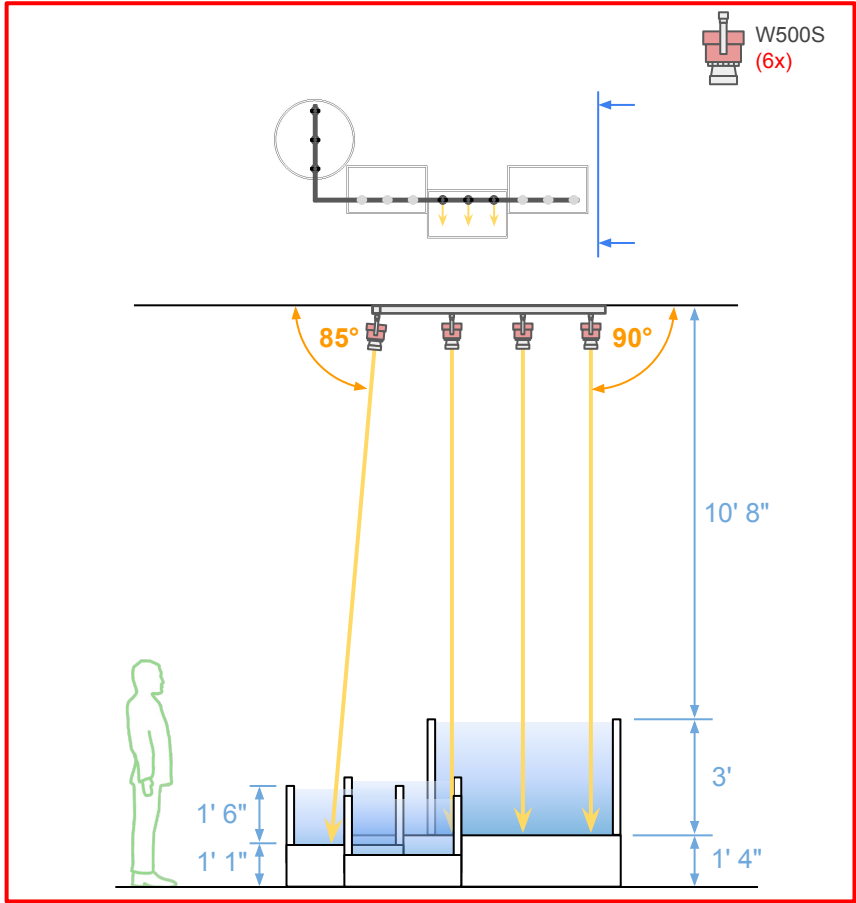

Ray Touch Tank

Ray Touch Tank [Result]

Tank Dim. - 28' 6" L x 12' 8" W x 2' 7" H

Ray Touch Tank Lighting Layout, Top View

Total Fixture-

Ray Touch Tank Light Angle, Side View

Total Fixture-  W500S (18x)

Ray Touch Tank

Part No.	Description	QTY
KSW500S-TB-WH-TEX-PSX-US	W500S TB, 175W, 15D, White, 2 Circuit, DMX Control	18
233-101	4ft, 120V, 2 Circuit w/ DataBus, White	2
233-201	8ft, 120V, 2 Circuit w/ DataBus, White	6
553-2-1201-6	Live End, 2 Circuit w/ DataBus, Right, White	2
553-2-1202-6	Live End, 2 Circuit w/ DataBus, Left, White	2
553-2-1208-6	Straight coupler w/ DataBus & Power Feed, White	6

Coastal Touch Tank

Coastal Touch Tank [Result]

Tank 1 Dim. - \emptyset 5' x 3' H
Tank 2 Dim. - 5' L x 3' W x 1' 6" H (x3)

Coastal Touch Tank Lighting Layout, Top View

Total Fixture-

Coastal Touch Tank Light Angle, Side View

Total Fixture-  W500S (12x)

Coastal Touch Tank

Part No.	Description	QTY
KSW500S-TB-WH-TEX-PSX-US	W500S TB, 175W, 15D, White, 2 Circuit, DMX Control	12
233-201	8ft, 120V, 2 Circuit w/ DataBus, White	3
553-2-1201-6	Live End, 2 Circuit w/ DataBus, Right, White	1
553-2-1202-6	Live End, 2 Circuit w/ DataBus, Left, White	1
553-2-1208-6	Straight coupler w/ DataBus & Power Feed, White	1
553-2-1209-6	L-Coupler w/ DataBus outside, White	1