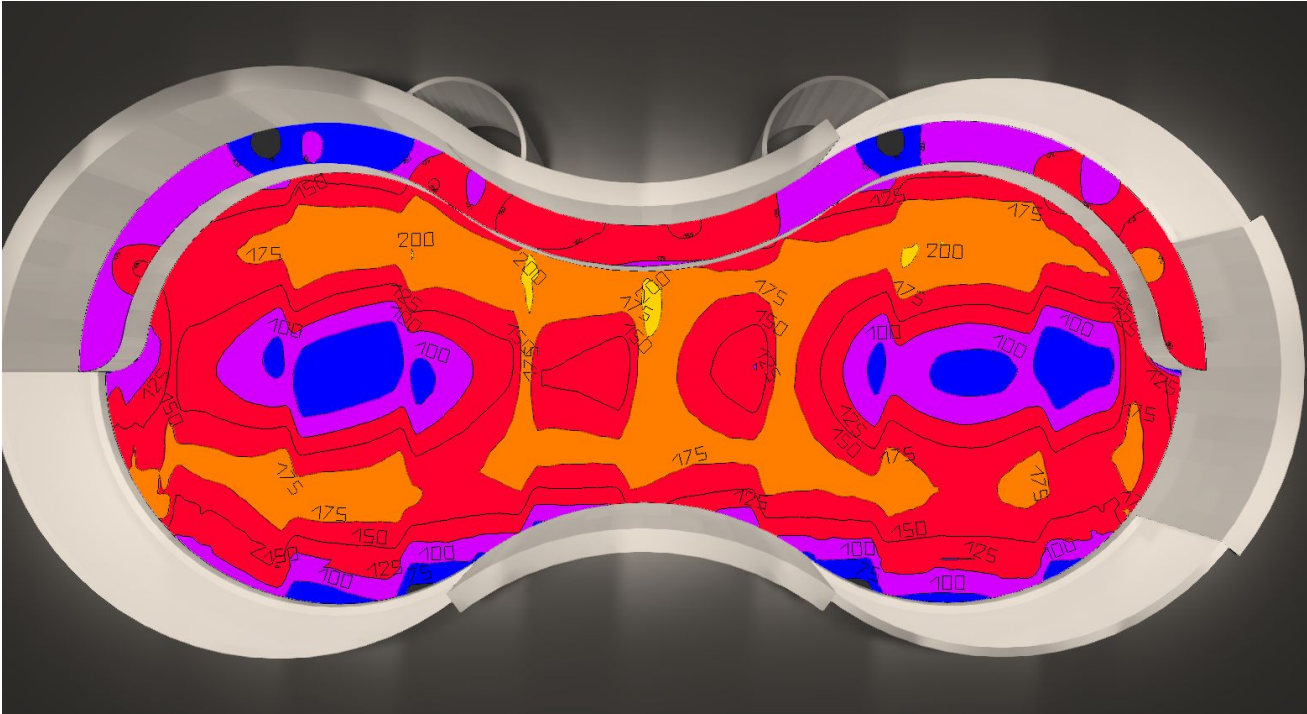

Ray Touch Tank

Ray Touch Tank [Result]

Tank Dim. - 28' 6" L x 12' 8" W x 2' 7" H

Ray Touch Tank Lighting Layout, Top View

Total Fixture-

Ray Touch Tank Light Angle, Side View

Total Fixture-  W500S (18x)

Ray Touch Tank

Part No.	Description	QTY
KSW500S-TB-WH-TEX-PSX-US	W500S TB, 175W, 15D, White, 2 Circuit, DMX Control	18
233-101	4ft, 120V, 2 Circuit w/ DataBus, White	2
233-201	8ft, 120V, 2 Circuit w/ DataBus, White	6
553-2-1201-6	Live End, 2 Circuit w/ DataBus, Right, White	2
553-2-1202-6	Live End, 2 Circuit w/ DataBus, Left, White	2
553-2-1208-6	Straight coupler w/ DataBus & Power Feed, White	6

Coastal Touch Tank

Coastal Touch Tank [Result]

Tank 1 Dim. - \emptyset 5' x 3' H
Tank 2 Dim. - 5' L x 3' W x 1' 6" H (x3)

Coastal Touch Tank Lighting Layout, Top View

Total Fixture-

Coastal Touch Tank Light Angle, Side View

Total Fixture-  W500S (12x)

Coastal Touch Tank

Part No.	Description	QTY
KSW500S-TB-WH-TEX-PSX-US	W500S TB, 175W, 15D, White, 2 Circuit, DMX Control	12
233-201	8ft, 120V, 2 Circuit w/ DataBus, White	3
553-2-1201-6	Live End, 2 Circuit w/ DataBus, Right, White	1
553-2-1202-6	Live End, 2 Circuit w/ DataBus, Left, White	1
553-2-1208-6	Straight coupler w/ DataBus & Power Feed, White	1
553-2-1209-6	L-Coupler w/ DataBus outside, White	1