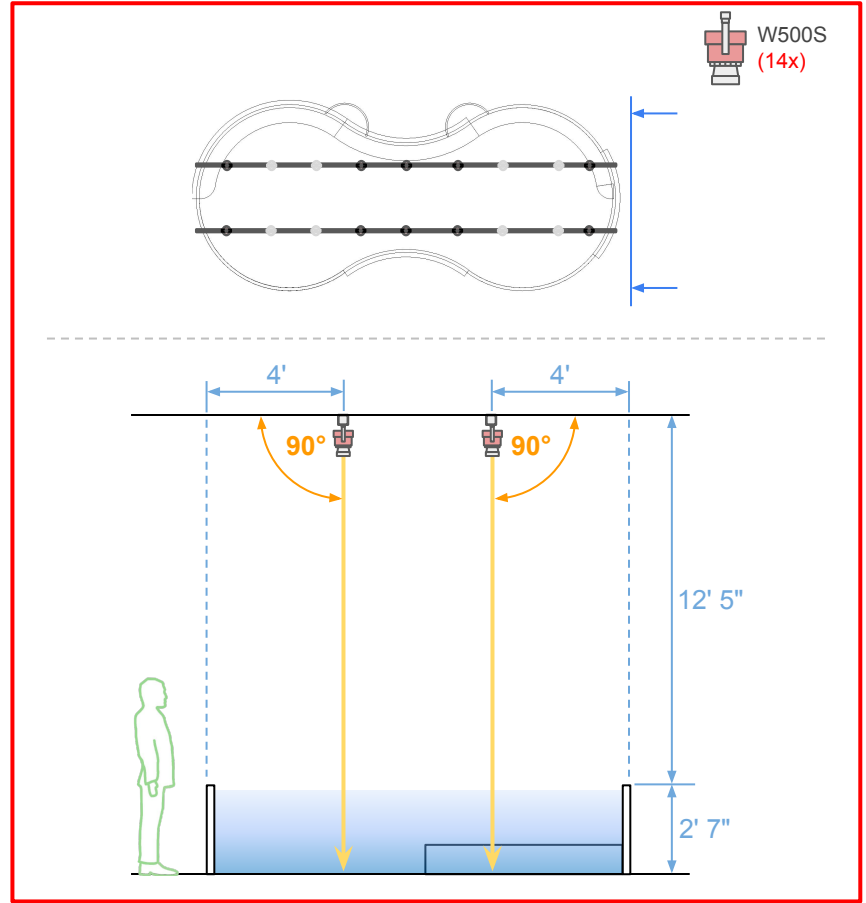

Ray Touch Tank

Ray Touch Tank [Result]

Tank Dim. - 28' 6" L x 12' 8" W x 2' 7" H

Ray Touch Tank Lighting Layout, Top View

Total Fixture-

Ray Touch Tank Light Angle, Side View

Total Fixture-  W500S (18x)

Ray Touch Tank

Part No.	Description	QTY
KSW500S-TB-WH-TEX-PSX-US	W500S TB, 175W, 15D, White, 2 Circuit, DMX Control	18
233-101	4ft, 120V, 2 Circuit w/ DataBus, White	2
233-201	8ft, 120V, 2 Circuit w/ DataBus, White	6
553-2-1201-6	Live End, 2 Circuit w/ DataBus, Right, White	2
553-2-1202-6	Live End, 2 Circuit w/ DataBus, Left, White	2
553-2-1208-6	Straight coupler w/ DataBus & Power Feed, White	6

Coastal Touch Tank

Coastal Touch Tank [Result]

Tank 1 Dim. - \emptyset 5' x 3' H
Tank 2 Dim. - 5' L x 3' W x 1' 6" H (x3)

Coastal Touch Tank Lighting Layout, Top View

Total Fixture-

Coastal Touch Tank Light Angle, Side View

Total Fixture-  W500S (12x)

Coastal Touch Tank

Part No.	Description	QTY
KSW500S-TB-WH-TEX-PSX-US	W500S TB, 175W, 15D, White, 2 Circuit, DMX Control	12
233-201	8ft, 120V, 2 Circuit w/ DataBus, White	3
553-2-1201-6	Live End, 2 Circuit w/ DataBus, Right, White	1
553-2-1202-6	Live End, 2 Circuit w/ DataBus, Left, White	1
553-2-1208-6	Straight coupler w/ DataBus & Power Feed, White	1
553-2-1209-6	L-Coupler w/ DataBus outside, White	1