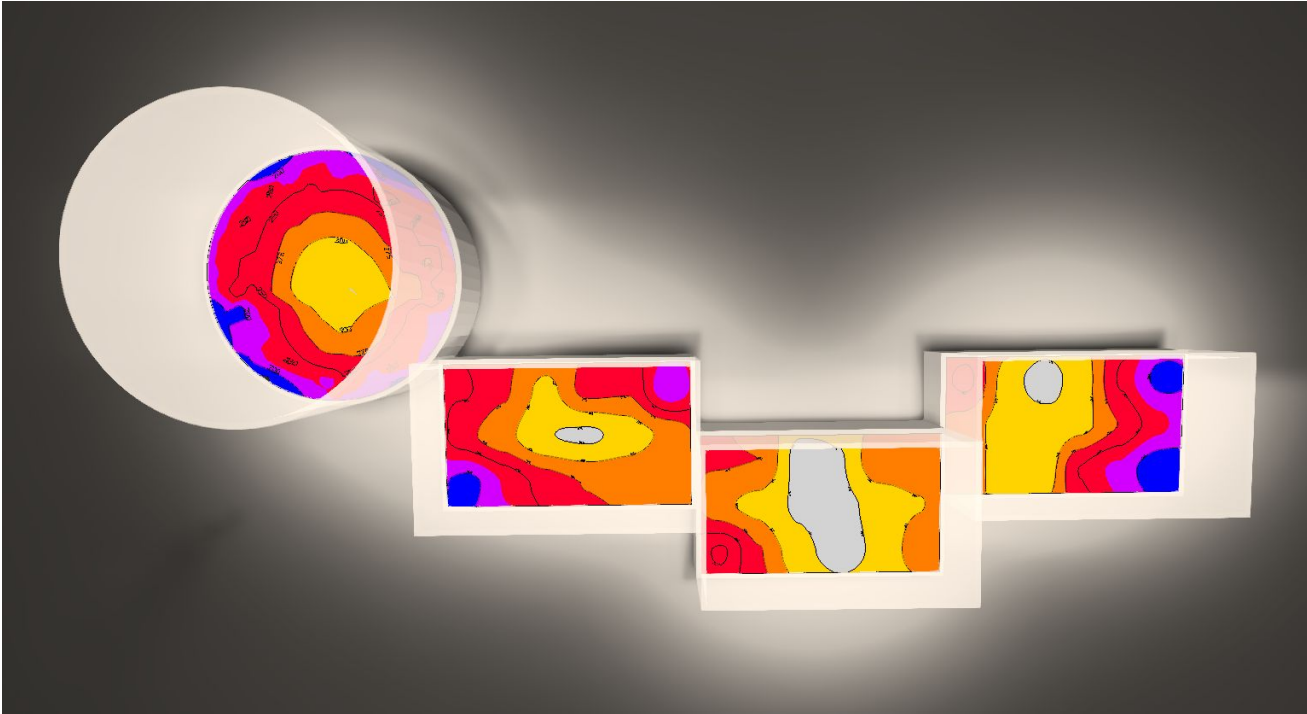

Ray Touch Tank

Ray Touch Tank [Result]

Tank Dim. - 28' 6" L x 12' 8" W x 2' 7" H

Ray Touch Tank Lighting Layout, Top View

Total Fixture-

Ray Touch Tank Light Angle, Side View

Total Fixture-  W500S (18x)

Ray Touch Tank

Part No.	Description	QTY
KSW500S-TB-WH-TEX-PSX-US	W500S TB, 175W, 15D, White, 2 Circuit, DMX Control	18
233-101	4ft, 120V, 2 Circuit w/ DataBus, White	2
233-201	8ft, 120V, 2 Circuit w/ DataBus, White	6
553-2-1201-6	Live End, 2 Circuit w/ DataBus, Right, White	2
553-2-1202-6	Live End, 2 Circuit w/ DataBus, Left, White	2
553-2-1208-6	Straight coupler w/ DataBus & Power Feed, White	6

Coastal Touch Tank

Coastal Touch Tank [Result]

Tank 1 Dim. - \emptyset 5' x 3' H
Tank 2 Dim. - 5' L x 3' W x 1' 6" H (x3)

Coastal Touch Tank Lighting Layout, Top View

Total Fixture-

Coastal Touch Tank Light Angle, Side View

Total Fixture-  W500S (12x)

Coastal Touch Tank

Part No.	Description	QTY
KSW500S-TB-WH-TEX-PSX-US	W500S TB, 175W, 15D, White, 2 Circuit, DMX Control	12
233-201	8ft, 120V, 2 Circuit w/ DataBus, White	3
553-2-1201-6	Live End, 2 Circuit w/ DataBus, Right, White	1
553-2-1202-6	Live End, 2 Circuit w/ DataBus, Left, White	1
553-2-1208-6	Straight coupler w/ DataBus & Power Feed, White	1
553-2-1209-6	L-Coupler w/ DataBus outside, White	1