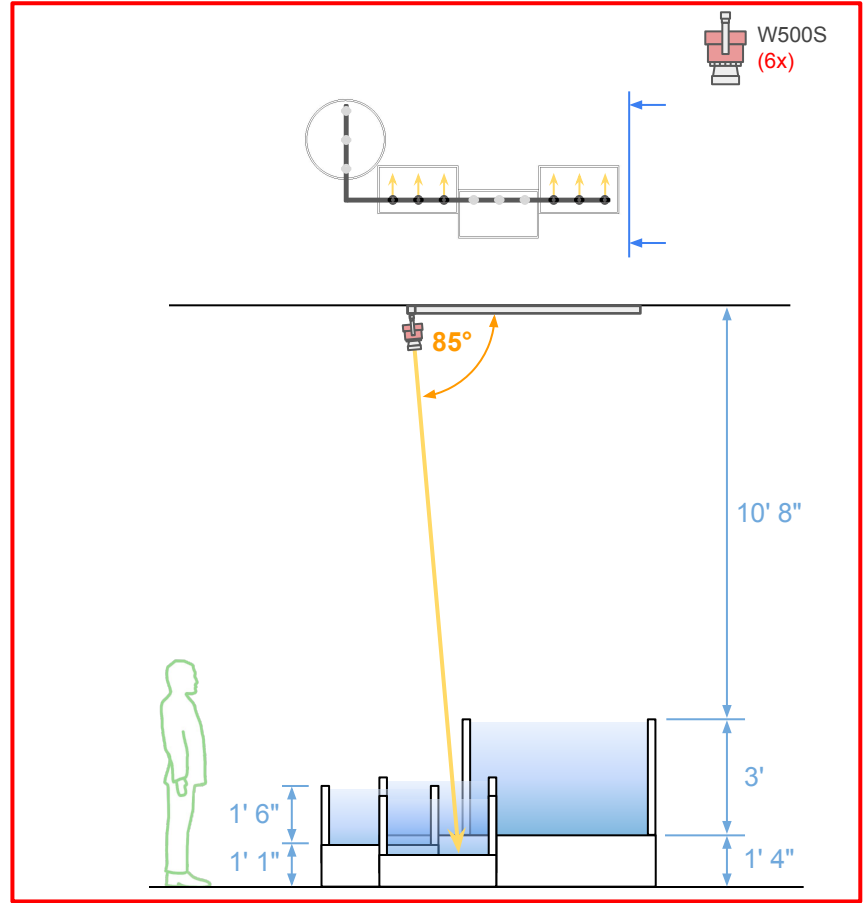

Ray Touch Tank

Ray Touch Tank [Result]

Tank Dim. - 28' 6" L x 12' 8" W x 2' 7" H

Ray Touch Tank Lighting Layout, Top View

Total Fixture-

Ray Touch Tank Light Angle, Side View

Total Fixture-  W500S (18x)

Ray Touch Tank

Part No.	Description	QTY
KSW500S-TB-WH-TEX-PSX-US	W500S TB, 175W, 15D, White, 2 Circuit, DMX Control	18
233-101	4ft, 120V, 2 Circuit w/ DataBus, White	2
233-201	8ft, 120V, 2 Circuit w/ DataBus, White	6
553-2-1201-6	Live End, 2 Circuit w/ DataBus, Right, White	2
553-2-1202-6	Live End, 2 Circuit w/ DataBus, Left, White	2
553-2-1208-6	Straight coupler w/ DataBus & Power Feed, White	6

Coastal Touch Tank

Coastal Touch Tank [Result]

Tank 1 Dim. - \emptyset 5' x 3' H
Tank 2 Dim. - 5' L x 3' W x 1' 6" H (x3)

Coastal Touch Tank Lighting Layout, Top View

Total Fixture-

Coastal Touch Tank Light Angle, Side View

Total Fixture-  W500S (12x)

Coastal Touch Tank

Part No.	Description	QTY
KSW500S-TB-WH-TEX-PSX-US	W500S TB, 175W, 15D, White, 2 Circuit, DMX Control	12
233-201	8ft, 120V, 2 Circuit w/ DataBus, White	3
553-2-1201-6	Live End, 2 Circuit w/ DataBus, Right, White	1
553-2-1202-6	Live End, 2 Circuit w/ DataBus, Left, White	1
553-2-1208-6	Straight coupler w/ DataBus & Power Feed, White	1
553-2-1209-6	L-Coupler w/ DataBus outside, White	1